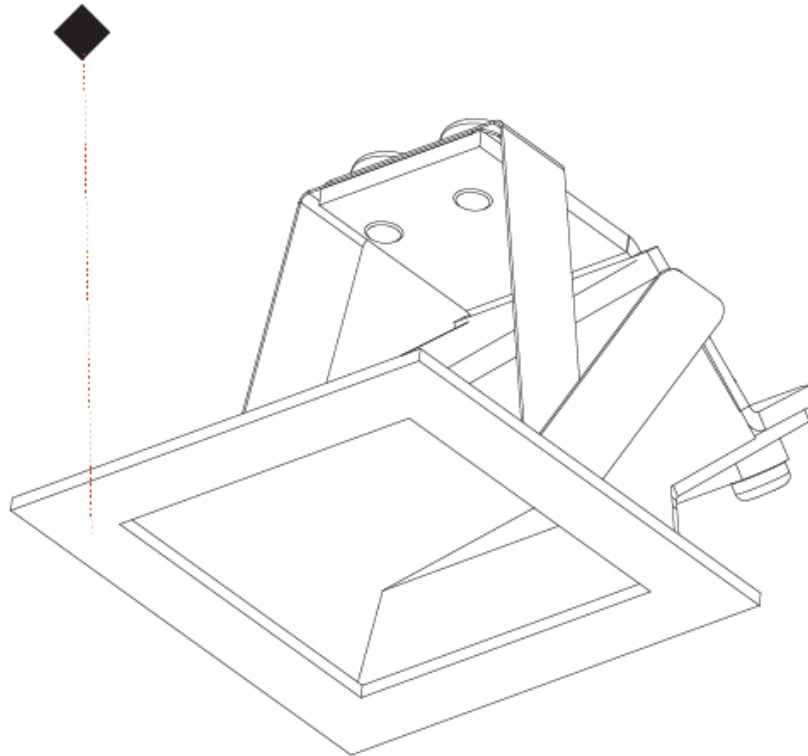

DELIGHT GOOO! RECESSED

A35644-

PROJECT
TYPE
SPECIFIER
QUANTITY
DATE