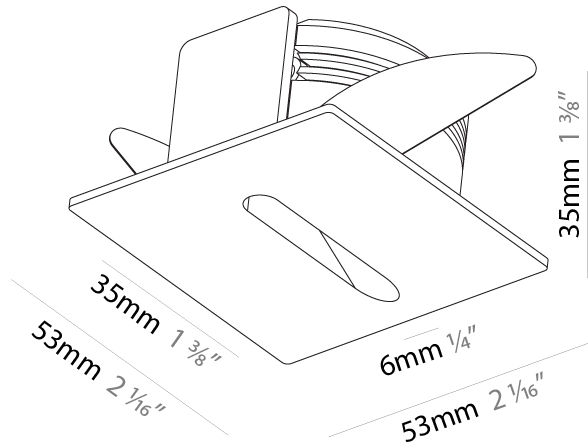

1. To build a product code in our configurator select the specify button on the base model # product page
2. To build a manual product code on this datasheet choose from the options listed below in blue font and add the suffix to the base model #

GENERAL

Series: Delight
Subseries: Delight Lollipop Square
Brand: Prolicht
Division: Architectural
Mounting Type: Recessed
Mounting Location: Wall
Subcategory: Step Light

PHYSICAL

Shape: Square
Length (mm): 53
Length (in): 2 1/16
Height (mm): 53
Depth (mm): 35
Height (in): 2 1/16
Depth (in): 1 3/8
Min. Recessing Depth (mm): 40
Min. Recessing Depth (in): 1 9/16
Light Distribution: Asymmetric
Weight (kg): 0.11
Weight (lbs): 0.25
Fixture Finish: SSR / BKV / CWI / CRY / HAB / UFT / ITA / RUA / FTG / MYG / LOD / PUS / FRO / FUP / KIA / POP / BLS / SPG / MEY / GOH / GUM / CHC / COM / ABZ / JAG / OBR / MOS / ROR
Fixture Material: Aluminum

ELECTRICAL

Lamp Type: LED (Zhaga Standard)
Input Wattage (W): 2.2
Total Output Wattage (W): 2
Dimming: 0-10V Dimming / Phase Dimming (120Vac Only)
Driver Included: No
Driver Location: Remote
Driver Type: Constant Current - 120 / 277Vac
Input Voltage (V): 120 - 277
Constant Current (MA): 700

LED

Number of LEDs: 1
Color Temperature (°K): 2700 / 3000 / 4000
Max. Delivered Lumen (lm): 80 / 80 / 90
Nominal Lumen (lm): 144
CRI: >90 CRI
Lamp Life (hrs): 50000

OPTICAL

RATINGS AND CERTIFICATIONS

Certified By: Certified for North American Standards
IP rating: IP20