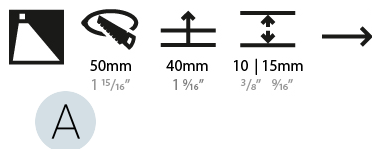

1. To build a product code in our configurator select the specify button on the base model # product page
2. To build a manual product code on this datasheet choose from the options listed below in blue font and add the suffix to the base model #

GENERAL

Series: Delight
Subseries: Delight Lollipop Round Wide
Brand: Prolicht
Division: Architectural
Mounting Type: Recessed
Mounting Location: Wall
Subcategory: Step Light

PHYSICAL

Shape: Round
Diameter (mm): 55
Diameter (in): 2 3/16
Depth (mm): 35
Depth (in): 1 3/8
Min. Recessing Depth (mm): 40
Min. Recessing Depth (in): 1 9/16
Light Distribution: Asymmetric
Weight (kg): 0.11
Weight (lbs): 0.25

Fixture Finish: SSR / BKV / CWI / CRY / HAB / UFT / ITA / RUA / FTG / MYG / LOD / PUS / FRO / FUP / KIA / POP / BLS / SPG / MEY / GOH / GUM / CHC / COM / ABZ / JAG / OBR / MOS / ROR

Fixture Material: Aluminum

ELECTRICAL

Lamp Type: LED (Zhaga Standard)
Input Wattage (W): 2.2
Total Output Wattage (W): 2
Dimming: 0-10V Dimming / Phase Dimming (120Vac Only)
Driver Included: No
Driver Location: Remote
Driver Type: Constant Current - 120 / 277Vac
Input Voltage (V): 120 - 277
Constant Current (MA): 700

LED

Number of LEDs: 1
Color Temperature (°K): 2700 / 3000 / 4000
Max. Delivered Lumen (lm): 150 / 160 / 170
CRI: >90 CRI
Lamp Life (hrs): 50000

OPTICAL

RATINGS AND CERTIFICATIONS

Certified By: Certified for North American Standards
IP rating: IP20