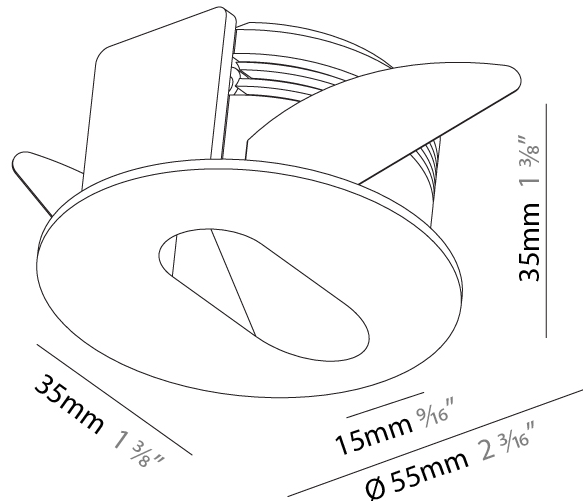

1. To build a product code in our configurator select the specify button on the base model # product page
2. To build a manual product code on this datasheet choose from the options listed below in blue font and add the suffix to the base model #

GENERAL

Series: Delight
Subseries: Delight Lollipop Round Wide
Brand: Prolicht
Division: Architectural
Mounting Type: Recessed
Mounting Location: Wall
Subcategory: Step Light

PHYSICAL

Shape: Round
Diameter (mm): 55
Diameter (in): 2 3/16
Depth (mm): 35
Depth (in): 1 3/8
Min. Recessing Depth (mm): 40
Min. Recessing Depth (in): 1 9/16
Light Distribution: Asymmetric
Weight (kg): 0.11
Weight (lbs): 0.25

Fixture Finish: SSR / BKV / CWI / CRY / HAB / UFT / ITA / RUA / FTG / MYG / LOD / PUS / FRO / FUP / KIA / POP / BLS / SPG / MEY / GOH / GUM / CHC / COM / ABZ / JAG / OBR / MOS / ROR

Fixture Material: Aluminum

ELECTRICAL

Lamp Type: LED (Zhaga Standard)
Input Wattage (W): 2.2
Total Output Wattage (W): 2
Dimming: 0-10V Dimming / Phase Dimming (120Vac Only)
Driver Included: No
Driver Location: Remote
Driver Type: Constant Current - 120 / 277Vac
Input Voltage (V): 120 - 277
Constant Current (MA): 700

LED

Number of LEDs: 1
Color Temperature (°K): 2700 / 3000 / 4000
Max. Delivered Lumen (lm): 150 / 160 / 170
CRI: >90 CRI
Lamp Life (hrs): 50000

OPTICAL

RATINGS AND CERTIFICATIONS

Certified By: Certified for North American Standards
IP rating: IP20